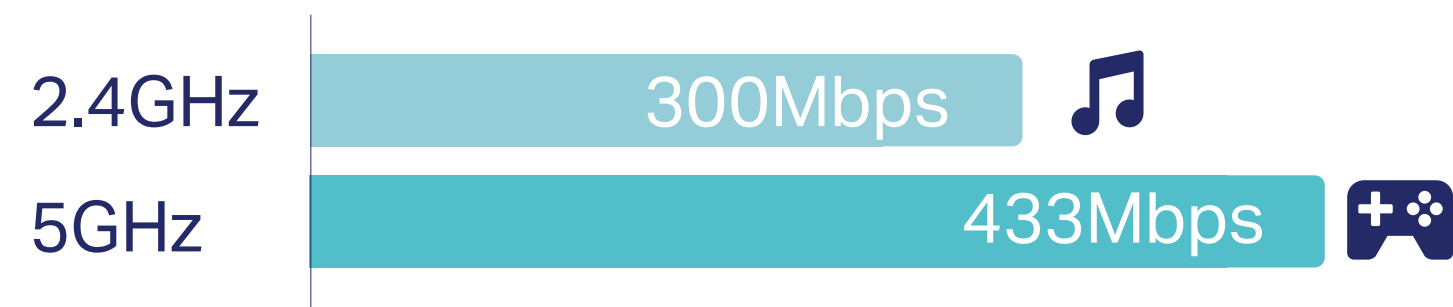

## HomePlug AV2 Standard Compliant

HomePlug AV2 provides users with stable, high-speed data transfer rates of up to 1000Mbps on a line length of up to 300 meters.

## Wi-Fi Auto-Sync for A Unified, Powerful Network

Powerline extenders simply copy your router's Wi-Fi settings and apply any changes across the secure powerline network with Wi-Fi Clone and Wi-Fi Move.

## Fast Dual Band Wi-Fi for Every Need in Every Room

300Mbps (2.4GHz) is ideal for browsing the web and video chatting, while 433Mbps (5GHz) is perfect for HD streaming and lag-free gaming.