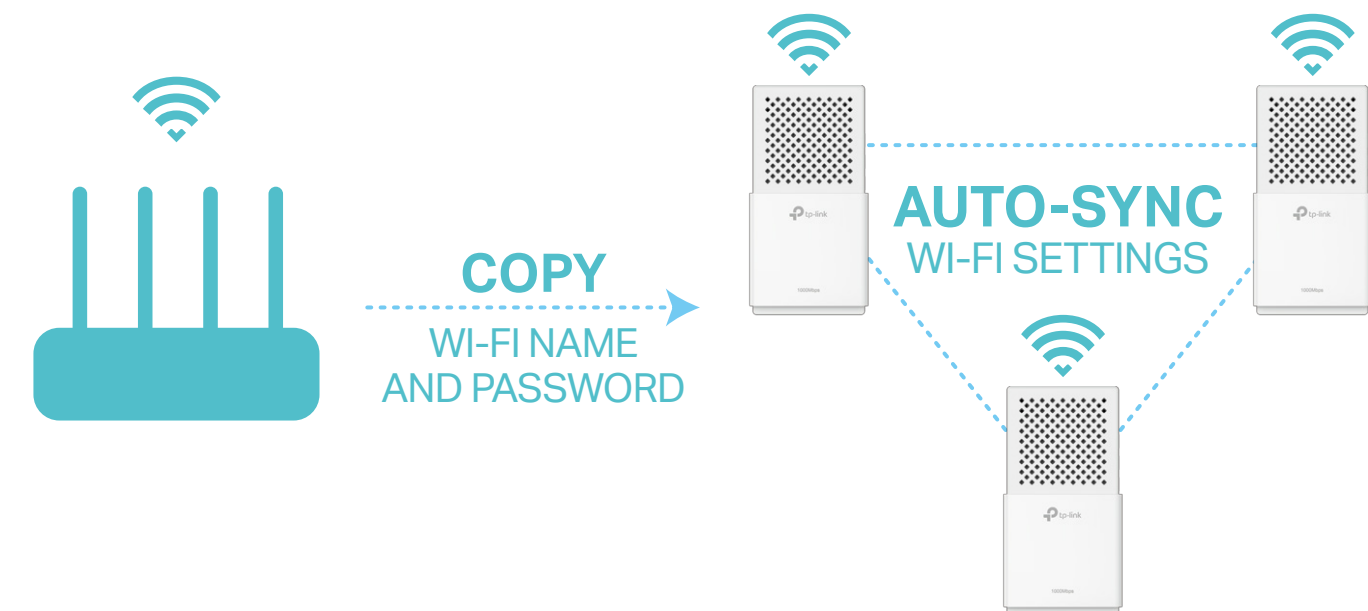

## HomePlug AV2 Standard Compliant

HomePlug AV2 provides users with stable, high-speed data transfer rates of up to 1000Mbps on a line length of up to 300 meters.

## Wi-Fi Auto-Sync for A Unified, Powerful Network

Powerline extenders simply copy your router's Wi-Fi settings and apply any changes across the secure powerline network with Wi-Fi Clone and Wi-Fi Move.